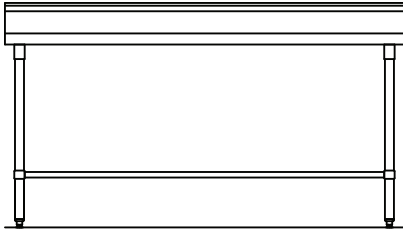

WORK TABLES

5" RETURN BACKSPLASH & STAINLESS STEEL OPEN BASE

WORK TABLE FEATURES:

- All units shipped knocked down to reduce shipping cost.
- Tops reinforced with galvanized hat channels and sound deadened
- Square edge design for clean abutment to other equipment
- Legs: 1 5/8" O.D. 16 gauge stainless steel with adjustable bullet feet
- Standard working height is 35"
- All tables 84" and longer come standard with 6 legs

WORK TABLE OPTIONS:

PARAMOUNT SERIES

- 14 Gauge type 304 stainless steel tops
- Stainless steel leg with crossrails
- Available in 24", 30", and 36" widths

STANDARD SERIES

- 16 gauge type 304 stainless steel tops
- Stainless steel legs with crossrails
- Available in 24", 30", and 36" widths.

DIMENSIONS & SPECIFICATIONS

* All tables 84" or longer come standard with 6 legs.

DIMENSIONS ARE TYPICAL (TOL. +/- 1/2")

MODEL	L	W	MODEL	L	W	MODEL	L	W
RJ-TOS-RB-2418	18"	24"	RJ-TOS-RB-3018	18"	30"	RJ-TOS-RB-3618	18"	36"
RJ-TOS-RB-242	2'	24"	RJ-TOS-RB-302	2'	30"	RJ-TOS-RB-362	2'	36"
RJ-TOS-RB-243	3'	24"	RJ-TOS-RB-303	3'	30"	RJ-TOS-RB-363	3'	36"
RJ-TOS-RB-244	4'	24"	RJ-TOS-RB-304	4'	30"	RJ-TOS-RB-364	4'	36"
RJ-TOS-RB-245	5'	24"	RJ-TOS-RB-305	5'	30"	RJ-TOS-RB-365	5'	36"
RJ-TOS-RB-246	6'	24"	RJ-TOS-RB-306	6'	30"	RJ-TOS-RB-366	6'	36"
* RJ-TOS-RB-247	7'	24"	* RJ-TOS-RB-307	7'	30"	* RJ-TOS-RB-367	7'	36"
* RJ-TOS-RB-248	8'	24"	* RJ-TOS-RB-308	8'	30"	* RJ-TOS-RB-368	8'	36"
* RJ-TOS-RB-249	9'	24"	* RJ-TOS-RB-309	9'	30"	* RJ-TOS-RB-369	9'	36"
* RJ-TOS-RB-2410	10'	24"	* RJ-TOS-RB-3010	10'	30"	* RJ-TOS-RB-3610	10'	36"
* RJ-TOS-RB-2411	11'	24"	* RJ-TOS-RB-3011	11'	30"	* RJ-TOS-RB-3611	11'	36"
* RJ-TOS-RB-2412	12'	24"	* RJ-TOS-RB-3012	12'	30"	* RJ-TOS-RB-3612	12'	36"