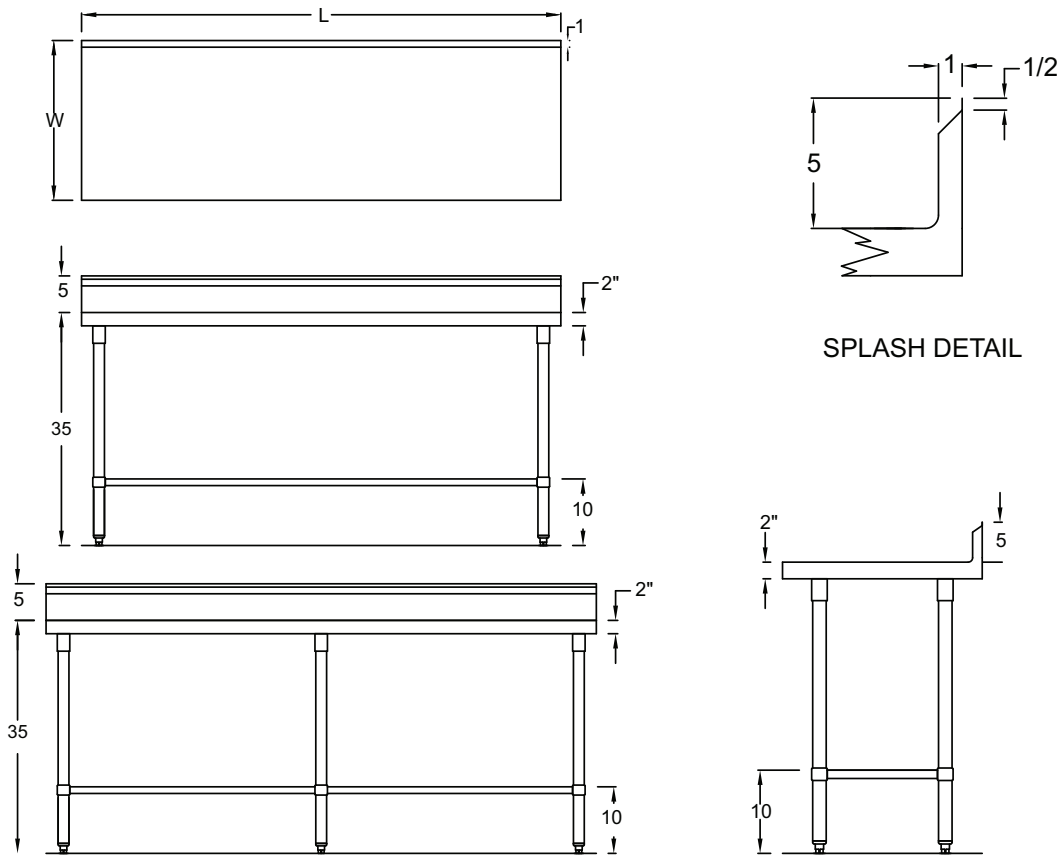

DIMENSIONS & SPECIFICATIONS

* All tables 84" or longer come standard with 6 legs.

DIMENSIONS ARE TYPICAL (TOL. +/- 1/2")

MODEL	L	W	MODEL	L	W	MODEL	L	W
RJ-TOS-RB-2418	18"	24"	RJ-TOS-RB-3018	18"	30"	RJ-TOS-RB-3618	18"	36"
RJ-TOS-RB-242	2'	24"	RJ-TOS-RB-302	2'	30"	RJ-TOS-RB-362	2'	36"
RJ-TOS-RB-243	3'	24"	RJ-TOS-RB-303	3'	30"	RJ-TOS-RB-363	3'	36"
RJ-TOS-RB-244	4'	24"	RJ-TOS-RB-304	4'	30"	RJ-TOS-RB-364	4'	36"
RJ-TOS-RB-245	5'	24"	RJ-TOS-RB-305	5'	30"	RJ-TOS-RB-365	5'	36"
RJ-TOS-RB-246	6'	24"	RJ-TOS-RB-306	6'	30"	RJ-TOS-RB-366	6'	36"
* RJ-TOS-RB-247	7'	24"	* RJ-TOS-RB-307	7'	30"	* RJ-TOS-RB-367	7'	36"
* RJ-TOS-RB-248	8'	24"	* RJ-TOS-RB-308	8'	30"	* RJ-TOS-RB-368	8'	36"
* RJ-TOS-RB-249	9'	24"	* RJ-TOS-RB-309	9'	30"	* RJ-TOS-RB-369	9'	36"
* RJ-TOS-RB-2410	10'	24"	* RJ-TOS-RB-3010	10'	30"	* RJ-TOS-RB-3610	10'	36"
* RJ-TOS-RB-2411	11'	24"	* RJ-TOS-RB-3011	11'	30"	* RJ-TOS-RB-3611	11'	36"
* RJ-TOS-RB-2412	12'	24"	* RJ-TOS-RB-3012	12'	30"	* RJ-TOS-RB-3612	12'	36"